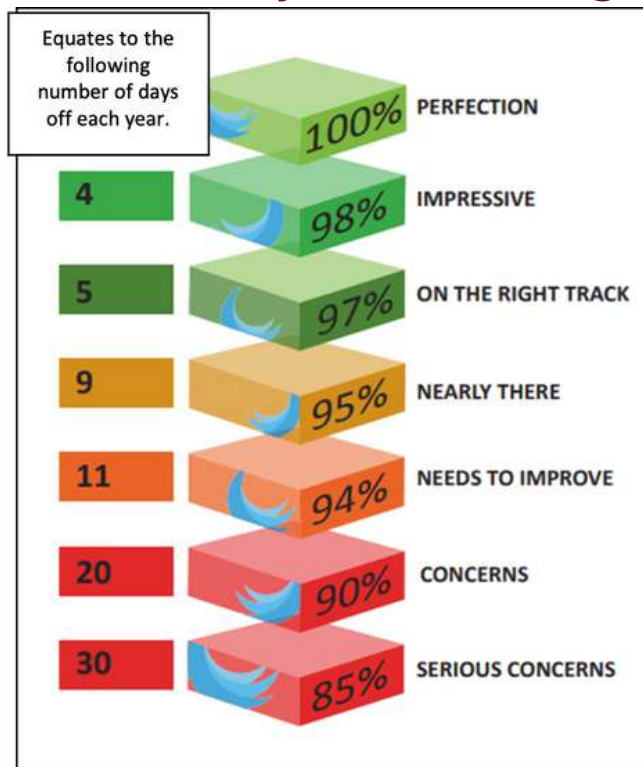

ATTENDANCE NEWS

WHERE WE PREPARE FOR TOMORROW BY ACHIEVING TODAY

ATTENDANCE UPDATE

We need to try really hard this year to make sure every year group is achieving or beating **96.7%**. We can only do this if we all work together!

Our attendance for w/c 13.6.22 was

96.2%

Lower School Weekly Attendance Champions:

Green 3 (97%)

Upper School Weekly Attendance Champions:

Red 6 (98%)

The children are very excited about the new attendance incentive.

This week we had 407 children who attended school every day. This is over 80% of our pupils! Well done to Yellow 6 who had 28 pupils attend school every day this week.

How well is your child doing?

Moat Farm Junior Attendance League this half term Lower School

Blue 3		Blue 4	
Green 3	1	Green 4	1
Red 3		Red 4	
Yellow 3		Yellow 4	

Upper School

Blue 5		Blue 6	
Green 5		Green 6	
Red 5		Red 6	1
Yellow 5	1	Yellow 6	

Each week, classes receive a point for having the best attendance within lower and upper school.

WEEKLY ATTENDANCE W/C 13.6.22	
Yellow 3	96.8%
Red 3	97%
Green 3	97.6%
Blue 3	97%
Yellow 4	97.3%
Red 4	97.1%
Green 4	94.8%
Blue 4	89%
Yellow 5	95.8%
Red 5	97.7%
Green 5	96.8%
Blue 5	95.8%
Yellow 6	98.4%
Red 6	98%
Green 6	93.4%
Blue 6	96.2%

Acceptance | Optimism | Achievement

Website: www.moatfarm-jun.sandwell.sch.uk
Tel: 0121 552 1215
Email: contact@moatfarm-jun.sandwell.sch.uk