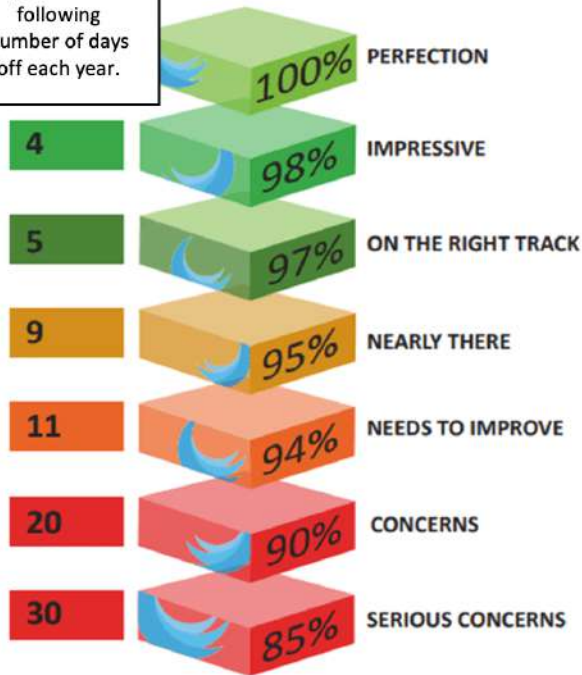

ATTENDANCE NEWS

WHERE WE PREPARE FOR TOMORROW BY ACHIEVING TODAY

Attendance Update

We need to try really hard this year to make sure every year group is achieving or beating our **96.7%** target. We can only do this if we all work together!

Our attendance for this week is

93.6%

Our attendance for the year to date is

95.1%

Punctuality

Arriving to school on time is very important. Our doors open at **8:30am.**

Be In **SCHOOL**
Be On **TIME**

Lower School Attendance Champions:
3 Green
Upper School Attendance Champions:
6 Blue

How well is your child doing?

Equates to the following number of days off each year.

Moat Farm Junior Attendance League this half term

Lower School

Blue 3	1	Blue 4	
Green 3	1	Green 4	1
Red 3		Red 4	1
Yellow 3	1	Yellow 4	

Upper School

Blue 5		Blue 6	3
Green 5		Green 6	
Red 5	1	Red 6	1
Yellow 5		Yellow 6	

Each week, classes receive a point for having the best attendance within lower and upper school.

Weekly Attendance

Yellow 3	93.2%
Red 3	92%
Green 3	98.6%
Blue 3	96.7%
Yellow 4	93.9%
Red 4	96.6%
Green 4	91.4%
Blue 4	95.1%
Yellow 5	90.2%
Red 5	90.3%
Green 5	93.4%
Blue 5	95.7%
Yellow 6	94.6%
Red 6	92.7%
Green 6	87.2%
Blue 6	96.5%

Acceptance | Optimism | Achievement

Website: www.moatfarm-jun.sandwell.sch.uk
Tel: 0121 552 1215
Email: contact@moatfarm-jun.sandwell.sch.uk